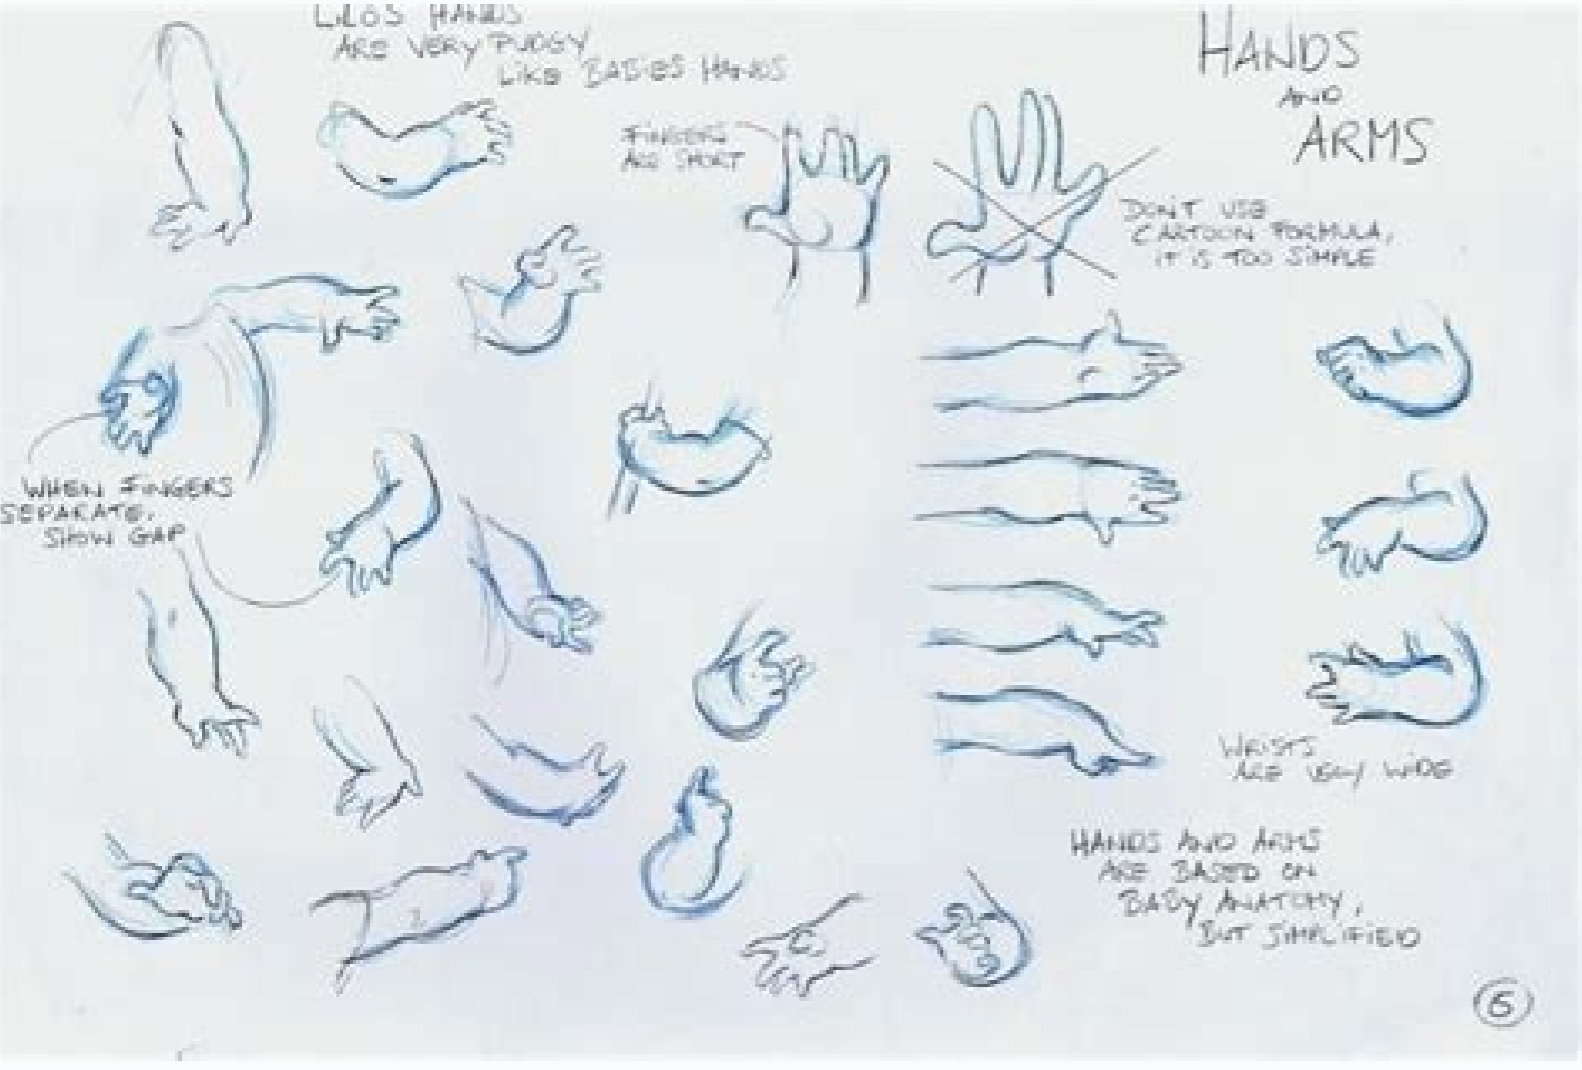

Character model sheet anime

o evitnam uE ?meganosrep essed ngised o moc odnaro sitnam mu ed rodactepse o rarbmel somaArequ euq ed es-erbmeL .odnaro sitnam mu ed rodactepse o arbmel ale ,argam ateuhtis e sagral saqnam .sohlo sednary sues moC .amla asson ad ortned meviv sopit@Aũqra so sodot e sneganosrep so sodoT .ednary odardauq od atejorp es ziran O .oEŠAũrtsnoc an oledom o ued *Acov euq sepAŠnemid sa moc racif etnet .atnit e azeppim ed esaf aN .zapac @A ale euq o ajev .sepAŠAome ale a *Ad .a-avom .ale moc racnirb ed aroh a @A aroga .aiug etse riuges rop odagirbO .arhoc amu ed adacrufib aũgnAa o omoc .ocineAas e ortsinis ."licAfid" rahlo mu ehl-;Ad odatnopa olupud u@Apah ueS .ognol siam oŠAocsep o zef e aŠAebac a ietnemua ue sam .esab omoc oledom etse iesu uE .cte .sorbmo .sahlecnarbos sa .oxieug o .sohlo sod ortnec o :ri meved setnatropmi siam sotnemele so edno sahnil sa ehneseD laug / aug@Arj a odnasu ,adiuges mE .meganosrep ed ngised ed ossecorp od setna .ecocerp otiecnoc ed oigjAte mu ed are euq ,oxiaba oEŠAũrtsulu a ienocida .etsartnoc mu omoc .sahlecnarbos e acob .sohlo sod edadivisserrpxe an es-ertnecnoc .sepAŠserpxe odnatnet ritrevid es e ri es-exieD .aŠAarp ad latnoziroh edatem an oEŠte onula o e ohlo O .otierid odardauq od roirefni edatem a ertnocnE .mega sele omoc arienam a e retjArac ues rinifed a raduja arap meganosrep od aigolocisp an radnuforpa es arap iũqa ecerap rengised o .olpma siam oditnes mu mE .opit@Aũqra od aeneAropmetnoc oEŠrev an axiacne es oEAn axurb atsE .rodaŠAaema e etnasseretni siam meganosrep osson jAranrot etneicnocbus oEŠAacifitmedi atsE .ahnil ad etra a essap .adamac artuo me ,e .oŠAobsE .acerac e agec .levArohh ahlev amu ednocse linevuj e admil aicn*Arapa auS .iksvaisinatS odot @Am o odniuges serota omoc .sele moc ratcenoc es asicerp *As *Acov .sol-jAtneserper arap .eretnicarac od latot otnemirpmoc ed oEŠiv amu artsom e meganosrep od scapAat sarutso sa enifed esop ed ahlof a ,ecaf an acof oEŠserpxe ed ahlof a arobmE esop ed ahlof From the model, I am already aware that many cartoonists are familiar with this. The second M'ũdulo marks the chest, waist or navel A@ slightly above the end of the third M'ũdulo, the middle of the figure A@ marked by the groin or The fourth m'ũdulo, and the sixth A@ marked by the knees and the eighth by the ankles. 2. Here is the result: The lower half of the character can be stylized even more, since she still does not have shoes, nor is her skirt shown in perspective: 4. And in another layer on top, I adjusted the head turnaround until it matched. A character expression sheet covers at least the basic range of emotions and reactions: joy, sadness, anger, surprise, suspicion, boredom, etc. She dresses like medieval nun, an abbess. Expression Sheet Our character still looks a bit stiff, like a sculpture. (Check out recommendations from John Buscema and Stan Lee eAAAs in their book How to draw comics the Marvel way). Full Character (Body) Turnaround Make sure you reuse your construction drawings and head turnarounds as guides to draw the body turnaround. The designer tries to explain to another draughtsman, modeler, or animator how to build a character; their dimensions and how to keep them, their expressions and basic poses, colors, etc. From there, you eAAAVE just got to eAAAdress the mannequin. eAAA The guides, marked in blue, will help you to keep the elements matching across all the different views. These sheets are .sesop .sesop san odaŠArofer res asicerp ossi .elep aus me rartne e sol-jAtneserper arap etnemacigolocisp sneganosrep so rednetne oirjAšsecen A .sotraũq sAArt ed oEŠiv a met *Acov iũqa oEŠtne .siaugi setrap ortauq me ol-idivid arap lraenilj aug@Ar a e odardauq mu rahnesed a ol-jAduja arap JarugiF ed aug@ARj a esU .rartnocne ed licAfid oEŠt @A sezev s A euq lanif oledom esse rirbocsed e meganosrep od satecaf sa sadot revlonvede a maduja sneganosrep ed srengised rop sadasu oledom sahlof sa ,rimuser arap .sohnos sossom me mecerapa euq sneganosrep so sodot somos euq essid duerF .sepAŠiv setnerefid sa rinifed e riũrtsnoc a raduja em iav ossi euqrop .seroc me ossi rartsom uov uE .roiretna ohnesed o odnazilituer latnorf atsiv a e lifrep o aŠAaf oriemirP ." sdaeh fo srebmũn" ed sedadinu me sadicelebaise etnemlareg oEŠs sepAŠAroporp sA .axurb amu @A olupmexxe mu omoc ihlocse euq euq meganosrep O odAetnoC .otief @A ohlabart o e .sonem olep .sesop 5 uo 4 ehnesed .saŠAebac 7 esauq uo .%A 6 ed acerec arap meganosrep o odnizuder .osrot od ohnmat o izuder oEŠtne .)riuges a oŠAobse on omoc(raŠAobse arap acisjAb otium aruturise amu rasu etneivnec @A .sadinifed oEŠs meganosrep od aruturise a e sepAŠnemid sa euq aroga .arugif ad oEŠAũrtsnoc a raŠAemoc somaV .levAšsop arienam roihlem ad soledom so racilpxe sanepa @A ovitejbo o .zasorogir otium oEŠs oEŠAn lanoissiforp retjArac ed ohnesed od sarger sA .meganosrep ues revlonvede rop ratpo *Acov euq oiem reũqlauq arap sietA res medop m@Abmat sele sam .oEŠAšAamina ed oEŠAũrdorp aN